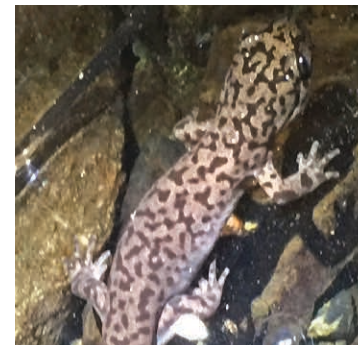

SALAMANDERS OF BC'S SOUTH COAST

Does the salamander have...

- bumpy, rough skin and
- a bright orange belly?

Roughskin Newt

Taricha granulosa

- Lives in forests near water, or in wetlands.
- Bright orange colour alerts predators: "I am toxic, do not touch!"

Thick, bumpy skin

NO

- a plump body and
- large bumps (glands) behind the eyes?

Northwestern Salamander

Ambystoma gracile

- Lives in water or moist habitats everywhere.
- Can retain gills as adults.

Large glands behind the eyes

NO

- a very long, thick body and
- mottled skin?

Coastal Giant Salamander

Dicamptodon tenebrosus **SPECIES AT RISK**

- Found in forested habitats with cool, clear mountain streams, only in Chilliwack.
- Can be found washed downstream in valley bottom ditches.

NO

- a translucent pinkish brown body and
- the base of its tail pinched?

Common Ensatina

Ensatina eschscholtzii

- Lives and breeds on land in moist, shady forests – no aquatic or larval form.
- Found in and around decaying wood or moist rodent burrows.